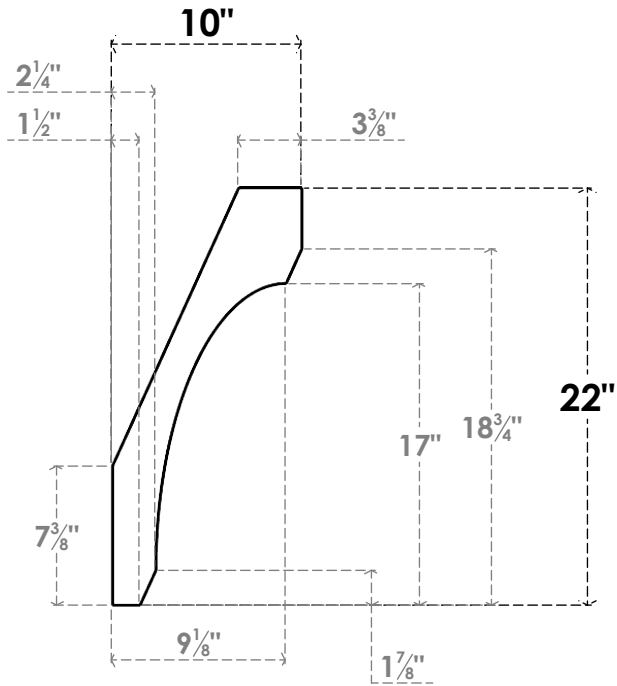

ITEM NUMBER: BRCPC040X10000X22000LEC

4"W X 10"D X 22"H LEGACY ARCHITECTURAL GRADE PVC CLOSED KNEE BRACE

SIDE PROFILE

FRONT PROFILE

ISOMETRIC

EKENA MILLWORK
2300 WEST MAIN ST.
CLARKSVILLE, TX 75426
TOLL FREE: 866-607-0453
WWW.EKENAMILLWORK.COM

NOTES

1. INSTALLATION TO BE COMPLETED IN ACCORDANCE WITH MANUFACTURER'S SPECIFICATIONS.
2. DRAWING MAY NOT BE TO SCALE
3. THIS DRAWING IS INTENDED FOR DESIGN AND PLANNING PURPOSES ONLY.
4. ALL INFORMATION CONTAINED HEREIN WAS CURRENT AT THE TIME OF DEVELOPMENT BUT MUST BE REVIEWED AND APPROVED BY THE PRODUCT MANUFACTURER TO BE CONSIDERED ACCURATE.
5. ARCHITECTURAL GRADE PVC PRODUCTS ARE MADE FROM EXPANDED CELLULAR PVC AND COME NATURALLY WHITE BUT MAY BE PAINTED