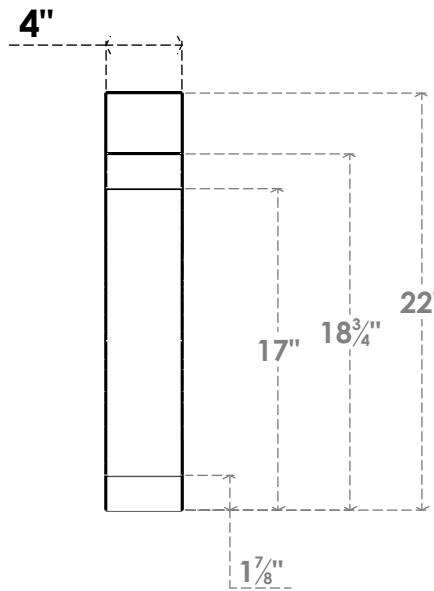

ITEM NUMBER: BRCPC040X10000X22000LEC

4"W X 10"D X 22"H LEGACY ARCHITECTURAL GRADE PVC CLOSED KNEE BRACE

SIDE PROFILE

FRONT PROFILE

ISOMETRIC

EKENA MILLWORK
2300 WEST MAIN ST.
CLARKSVILLE, TX 75426
TOLL FREE: 866-607-0453
WWW.EKENAMILLWORK.COM